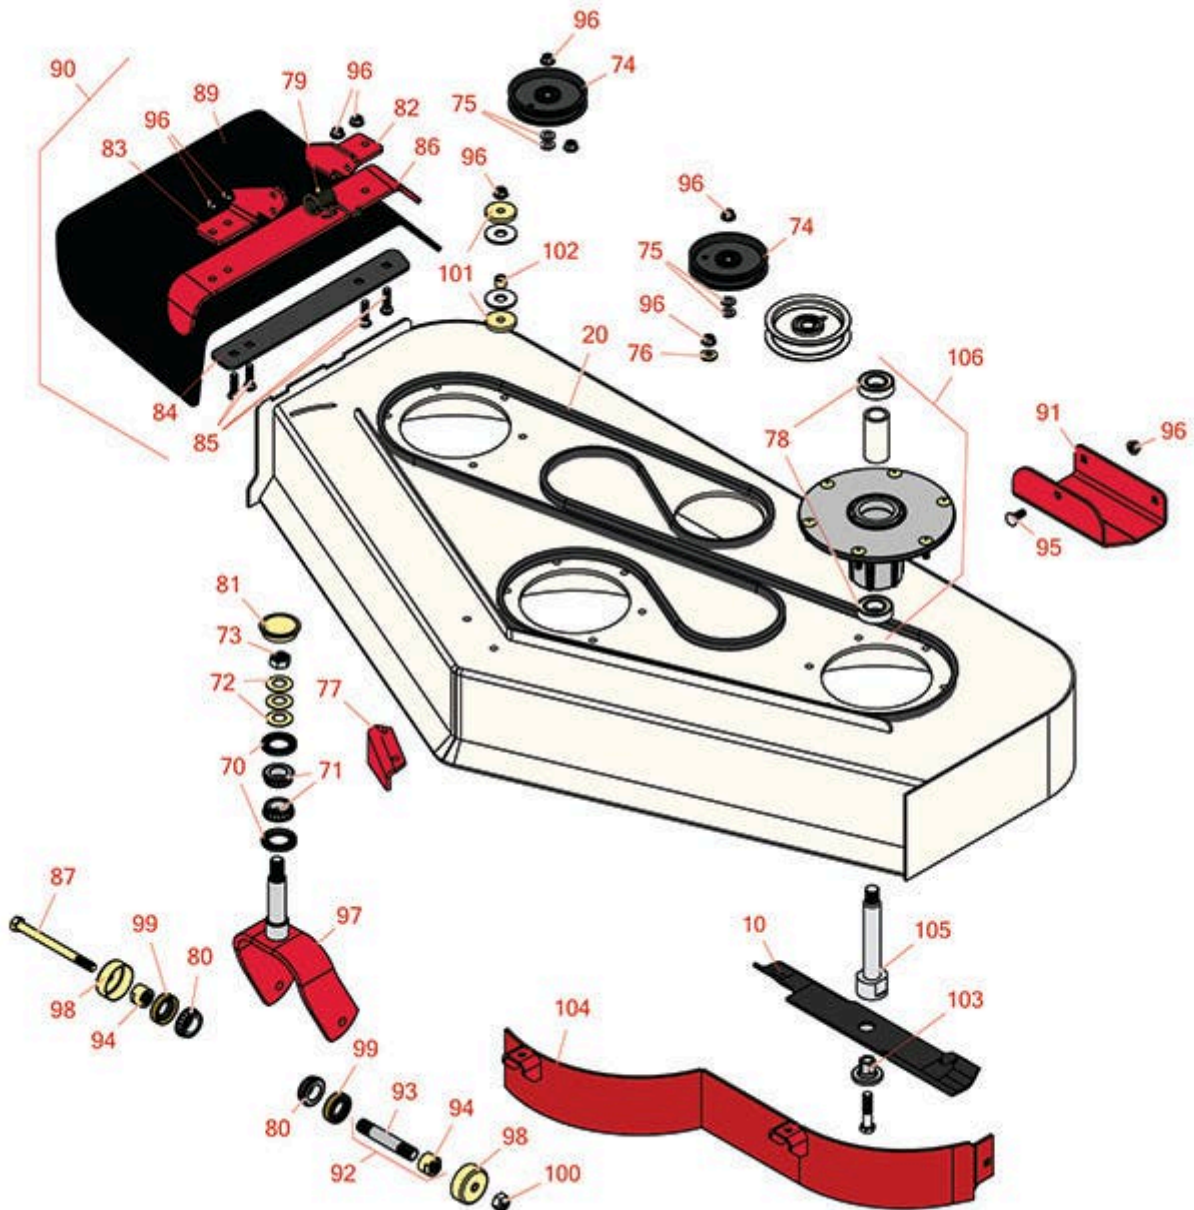

Replaces Toro GrandStand Mower Parts

Mower with 48in Deck - Model 72504

48in Deck Parts

All original equipment manufacturers names and part numbers are used for identification purposes only, and we are in no way implying that our products are original equipment parts. Prices subject to change without notice.

Replaces Toro GrandStand Mower Parts

Mower with 48in Deck - Model 72504

48in Deck Parts

Item No	R&R Part No.	OEM Part No.	Description	Qty Req	Order Quantity
10	RRB3065-1605	140-1243, 3065-1605	Mower Blade - High-Lift 16.5 x 2.5in x 15/16 Mt Hole	3	
Belts					
20	R131-1121	131-1121	Belt - V	1	
Other Parts Available					
70	R116-5647	116-5647	Seal - Grease	4	
71	R254-94	1-543509, 254-94, 32-8090, 32-8240, 32-9640, 40440, 62-3330	Tapered Bearing Cone	4	
72	R1-633508	1-633508	Washer - Spring Disc	6	
73	R3296-51	3296-51, 3296-81	Nut - Nylon Lock 3/4-10 Gr 8	2	
74	R93-1622	93-1622	Idler Pulley - Flat 4 in Dia with .375 Bore	2	

Replaces Toro GrandStand Mower Parts

Mower with 48in Deck - Model 72504

48in Deck Parts

Item No	R&R Part No.	OEM Part No.	Description	Qty Req	Order Quantity
75	R453011	01-166-0100, 01-166-0120, 01-166-0270, 01-166-0500, 01-166-0600, 01-166-0620, 132-4593, 2356-3, 237-12, 24-10-AD, 24-11-AD, 24-11-BD, 24-12-AD, 24-12-BD, 30-9310, 32-8190, 3256-24, 3256-3, 3256-36, 3256-4, 453011, 47-9950, 48-9220, 513458, 7-0052	Washer - Flat 3/8 SAE Y/Zinc	4	
76	R98-5975	98-5975	Washer - Belleville	1	
77	R107-8541-01	107-8541-01	Baffle - Discharge	1	
78	R116-0720	116-0720	Bearing - Ball - Special Triple Seal	6	
79	R108-4052	108-4052	Spring - Torsion	1	
80	R254-78	01-102-0060, 01-102-0130, 1-633585, 254-78, 32-7790, 32-9580, 93-4813	Tapered Bearing Cone	4	
81	R103-4882	103-4882	Grease Cap - Castor	2	
82	R108-4059-01	108-4059-01	Plate-Hinge, Rear	1	