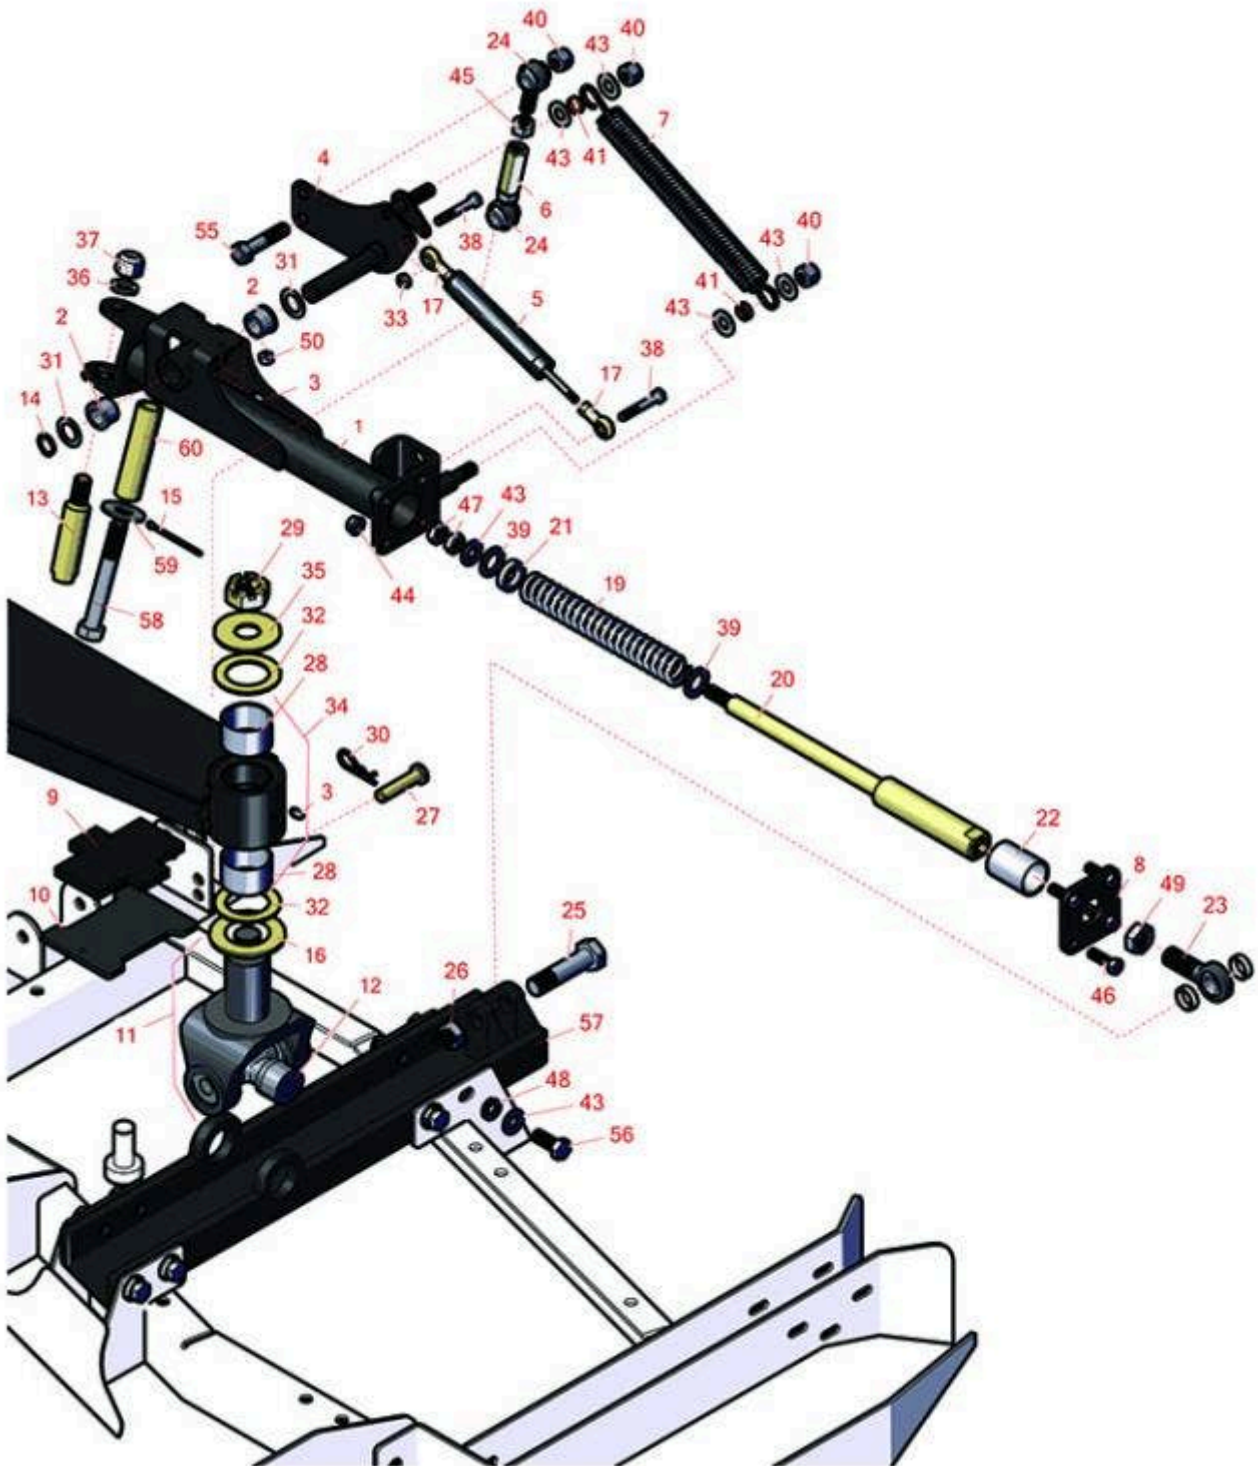

# Replaces Toro Groundsmaster 4000-D Parts

Rotary Mower - Model 30605  
Side Deck Lift Arm and Damper

All original equipment manufacturers names and part numbers are used for identification purposes only, and we are in no way implying that our products are original equipment parts. Prices subject to change without notice.

# Replaces Toro Groundsmaster 4000-D Parts

Rotary Mower - Model 30605  
Side Deck Lift Arm and Damper

Item No	R&R Part No.	OEM Part No.	Description	Qty Req	Order Quantity
1	<b>R120-8884</b>	120-8884	Arm Assy - LH Rear	1	
1	<b>R120-8883</b>	120-8883	Arm Assy - RH Rear	1	
2	<b>R256-113</b>	256-113	Bushing - 3/4 ID x 1 1/8 Flange	4	
3	<b>R302-5</b>	21-6010, 302-11, 302-37, 302-47, 302-5, 302-57, 302-58, 302-6, 31-0300, 32-9660, 60-0800, 62-3880, 92-4181	Fitting - Grease	2	
4	<b>R108-1476-03</b>	100-5690-03, 108-1476-03, 114-2717	LH Bell Crank Assy	1	
4	<b>R108-1475-03</b>	100-5684-03, 108-1475-03, 114-2716	RH Bell Crank Assy	1	
5	<b>R105-3249</b>	104-7512, 105-3249	Damper	2	
6	<b>R105-2809</b>	105-2809	Tube - Link	2	
7	<b>R104-7520</b>	104-7520	Spring - Damper	2	
8	<b>R105-2807-03</b>	105-2807-03	Plate	2	
9	<b>R104-8348</b>	104-8348	Plate-Rubber	2	
10	<b>R108-1528-03</b>	108-1528-03	Plate	2	
11	<b>R114-5640-03</b>	114-5640-03	Yoke - Joint Assy w/Bearing	2	