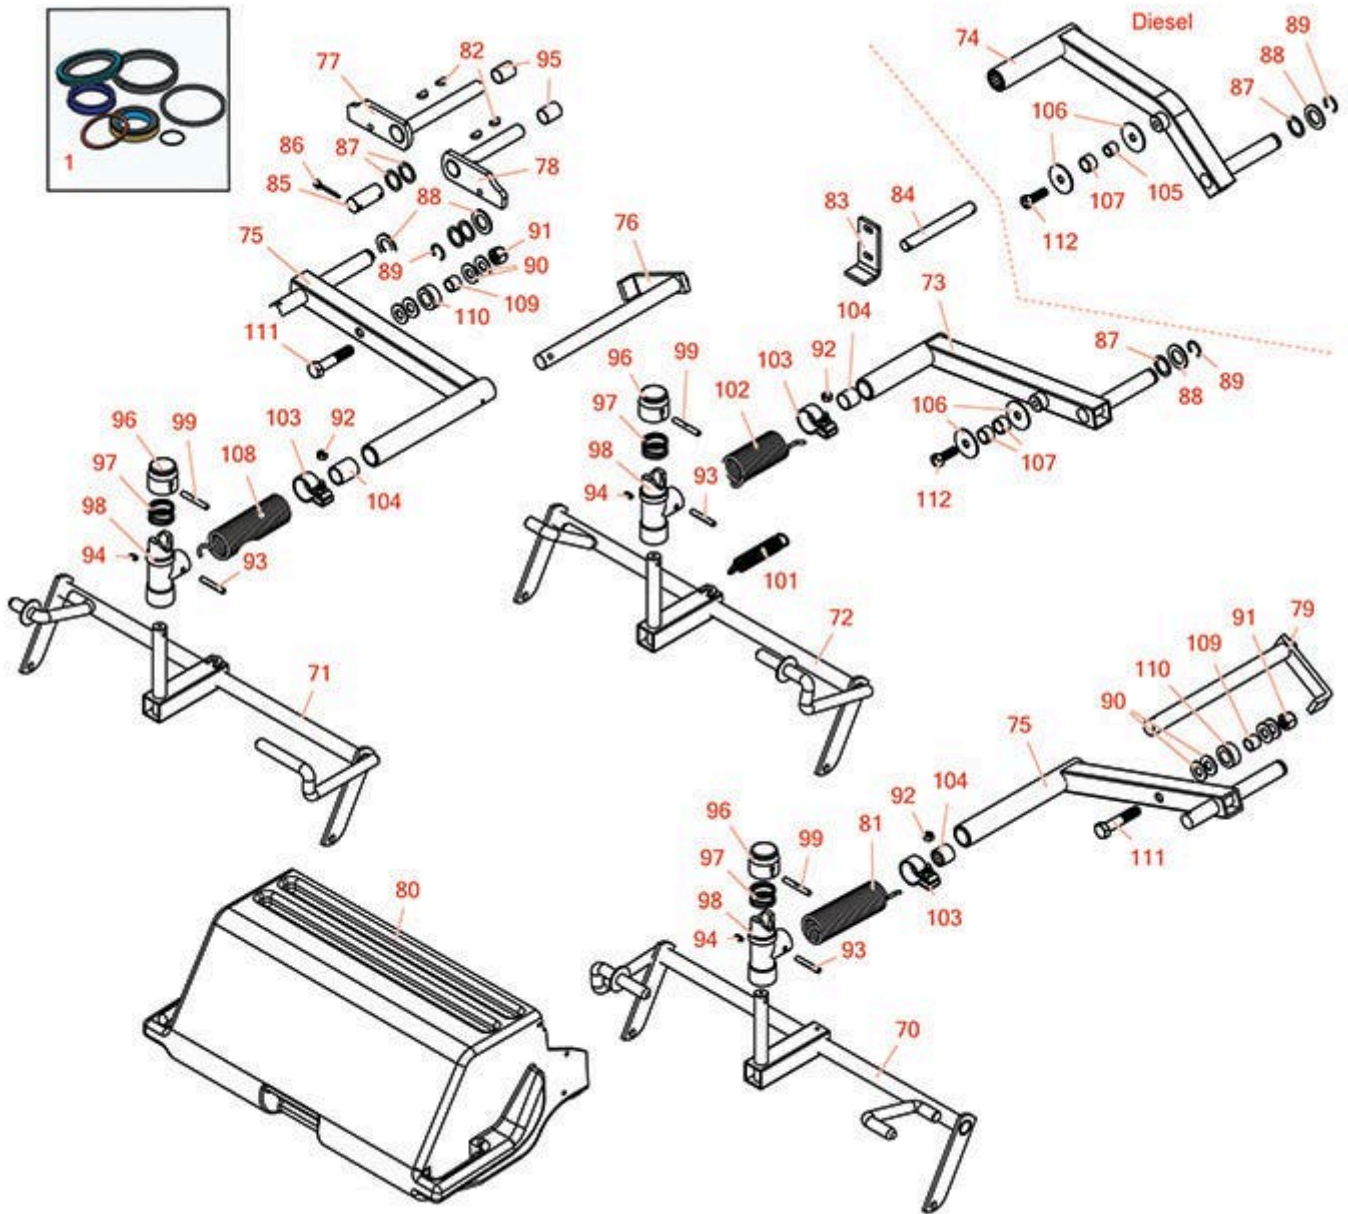

Replaces Jacobsen Greens King IV Plus

Parts

Traction Unit

Grass Catcher & Lift Arm

All original equipment manufacturers names and part numbers are used for identification purposes only, and we are in no way implying that our products are original equipment parts. Prices subject to change without notice.

Replaces Jacobsen Greens King IV Plus

Parts

Traction Unit

Grass Catcher & Lift Arm

Item No	R&R Part No.	OEM Part No.	Description	Qty Req	Order Quantity
1	R4138591	4138591	Seal Kit - Fits 4138520 Cylinder	2	
Other Parts Aviable					
70	R122786	122786	Yoke - Lift Assy LH	1	
<i>Detail Description: 27-1/2" INSIDE:</i>					
71	R122787	122787	Yoke - Lift Assy RH	1	
<i>Detail Description: 27-1/2" INSIDE:</i>					
72	R122783	122783	Yoke - Lift Assy Center	1	
73	R132084	132084, 503647	Arm - Center Lift Fits Gas	1	
74	R503644	132081, 503644	Arm - Center Lift Diesel	1	
75	R503648	132085, 503648	Arm - Lift Front	2	
76	R163430	1000450, 159990, 163430, 163696	Shaft - Front RH	1	
77	R160034	160034	Cam - RH	1	
78	R160033	160033	Cam - LH	1	
79	R163431	159989, 163431, 163697	Shaft - Front LH	1	
80	R101530	122883, 67774, 67891	Grass Basket	3	