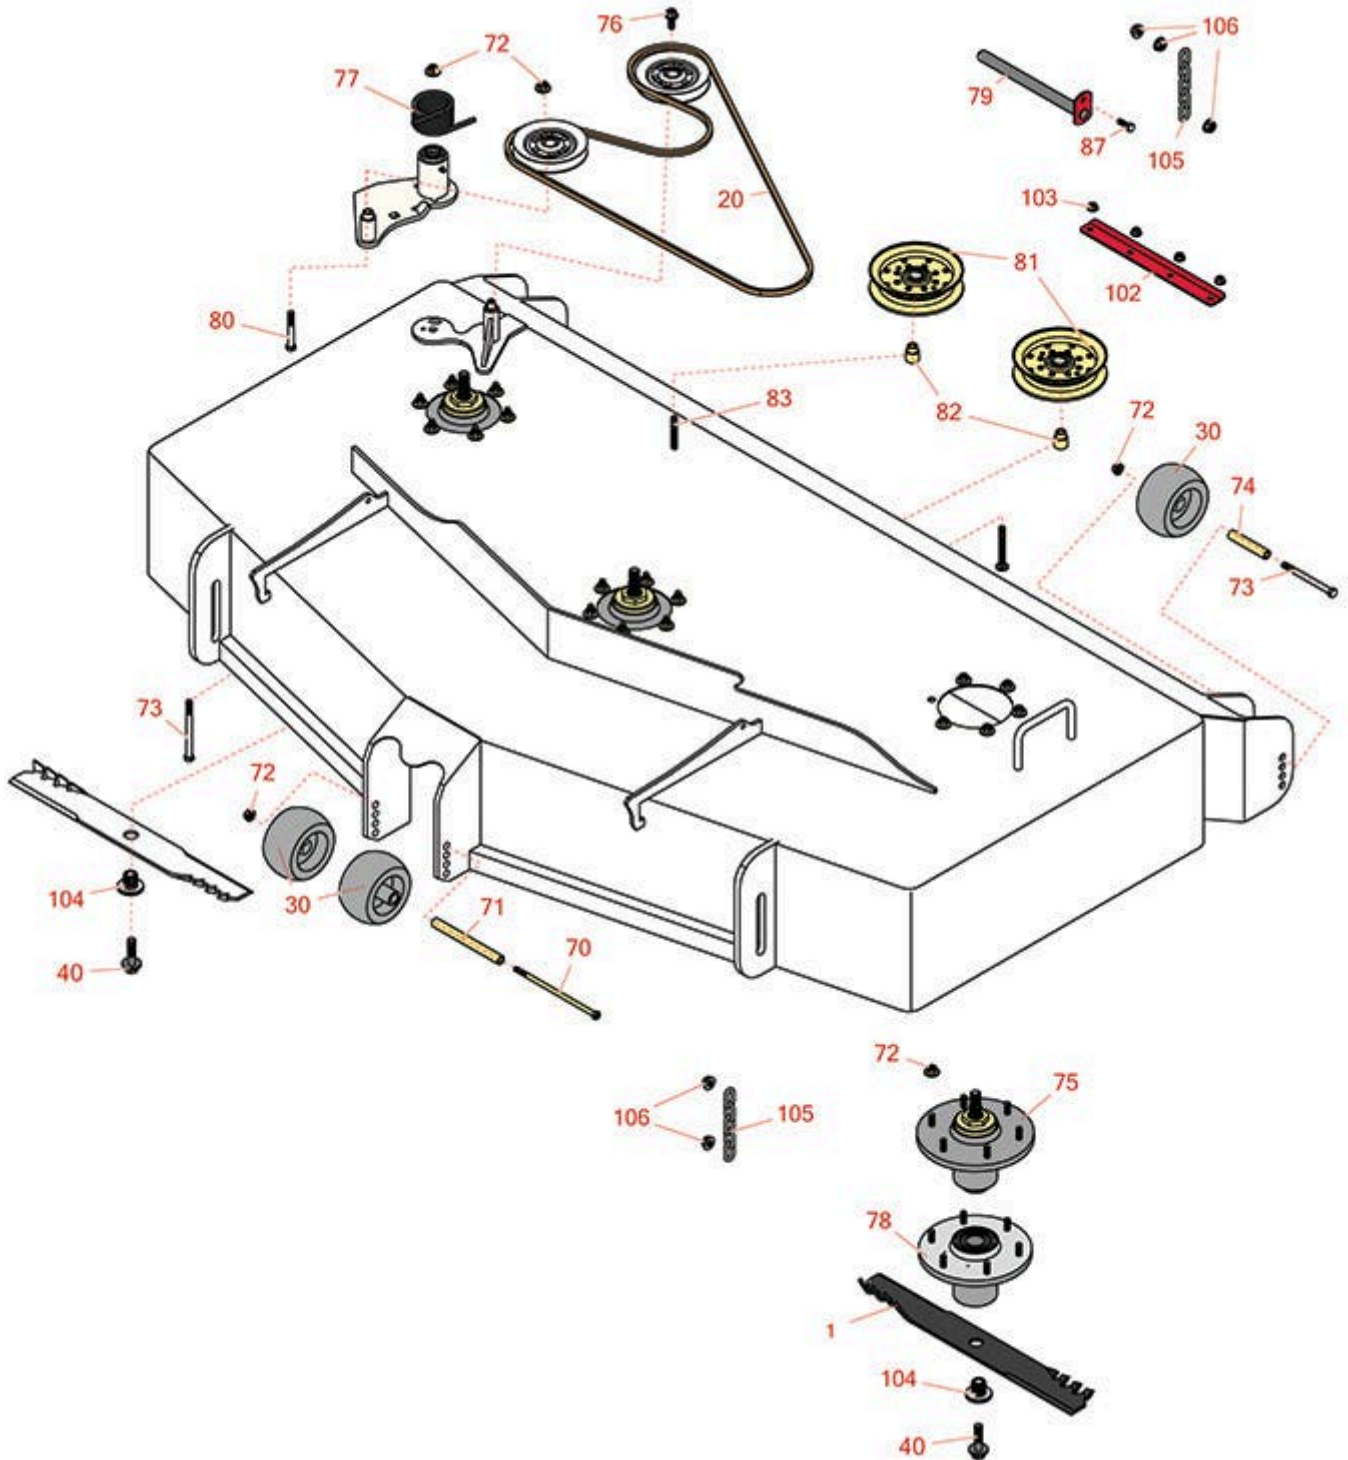

Replaces Exmark Lazer Z DS-Series Parts

Zero-Turn Mower with 60in Deck - Models LZS902DKU60R00
60in Deck

All original equipment manufacturers names and part numbers are used for identification purposes only, and we are in no way implying that our products are original equipment parts. Prices subject to change without notice.

Replaces Exmark Lazer Z DS-Series Parts

Zero-Turn Mower with 60in Deck - Models LZS902DKU60R00
60in Deck

Item No	R&R Part No.	OEM Part No.	Description	Qty Req	Order Quantity
Blades					
1	RRB4065-2001	116-5174, 116-5174-S	Mower Blade - Mulcher 20.5 x 2.5in x 15/16 Mt Hole	3	
2	RRB3065-2001	103-6403, 103-6403-S	Mower Blade - High-Lift 20.5 x 2.5in x 15/16 Mt Hole	3	
Belts					
20	R116-8187	116-8187	Belt - V - Deck	1	
40	R68-2730	1-603299	Wheel - Anti Scalp	4	
Other parts					
70	R108-5388	108-5388	Bolt - Hx HD 3/8-16 x 7 1/2	1	
71	R98-5967	98-5967	Spacer-Wheel	1	
72	R104-8301	104-8301, 109-6658	Locknut - 3/8-16 Nylon Flanged	34	
73	R323-23	323-23	Bolt - Hex HD 3/8-16 x 4-1/2	3	
74	R98-7912	98-7912	Bushing - Spanner Wheel	2	
75	R109-6917	109-6917	Spindle Housing Assy Complete with Spindle	3	
76	R3234-11	3234-11	Bolt - Hex Washer HD	1	
77	R108-1921	108-1921	Torsion Spring - Idler	1	
78	R103-9539	103-9539	Spindle Housing Assy with Bearings	3	
79	R1-632199-01	1-632199-01	Pin - Strut	2	
80	R323-13	323-13	Bolt - Hex HD 3/8-16 x 2-3/4 GR5	1	
81	R126-9196	126-9196	Idler Pulley - Flat	2	
82	R1-633456	1-633456	Bushing - Idler	2	