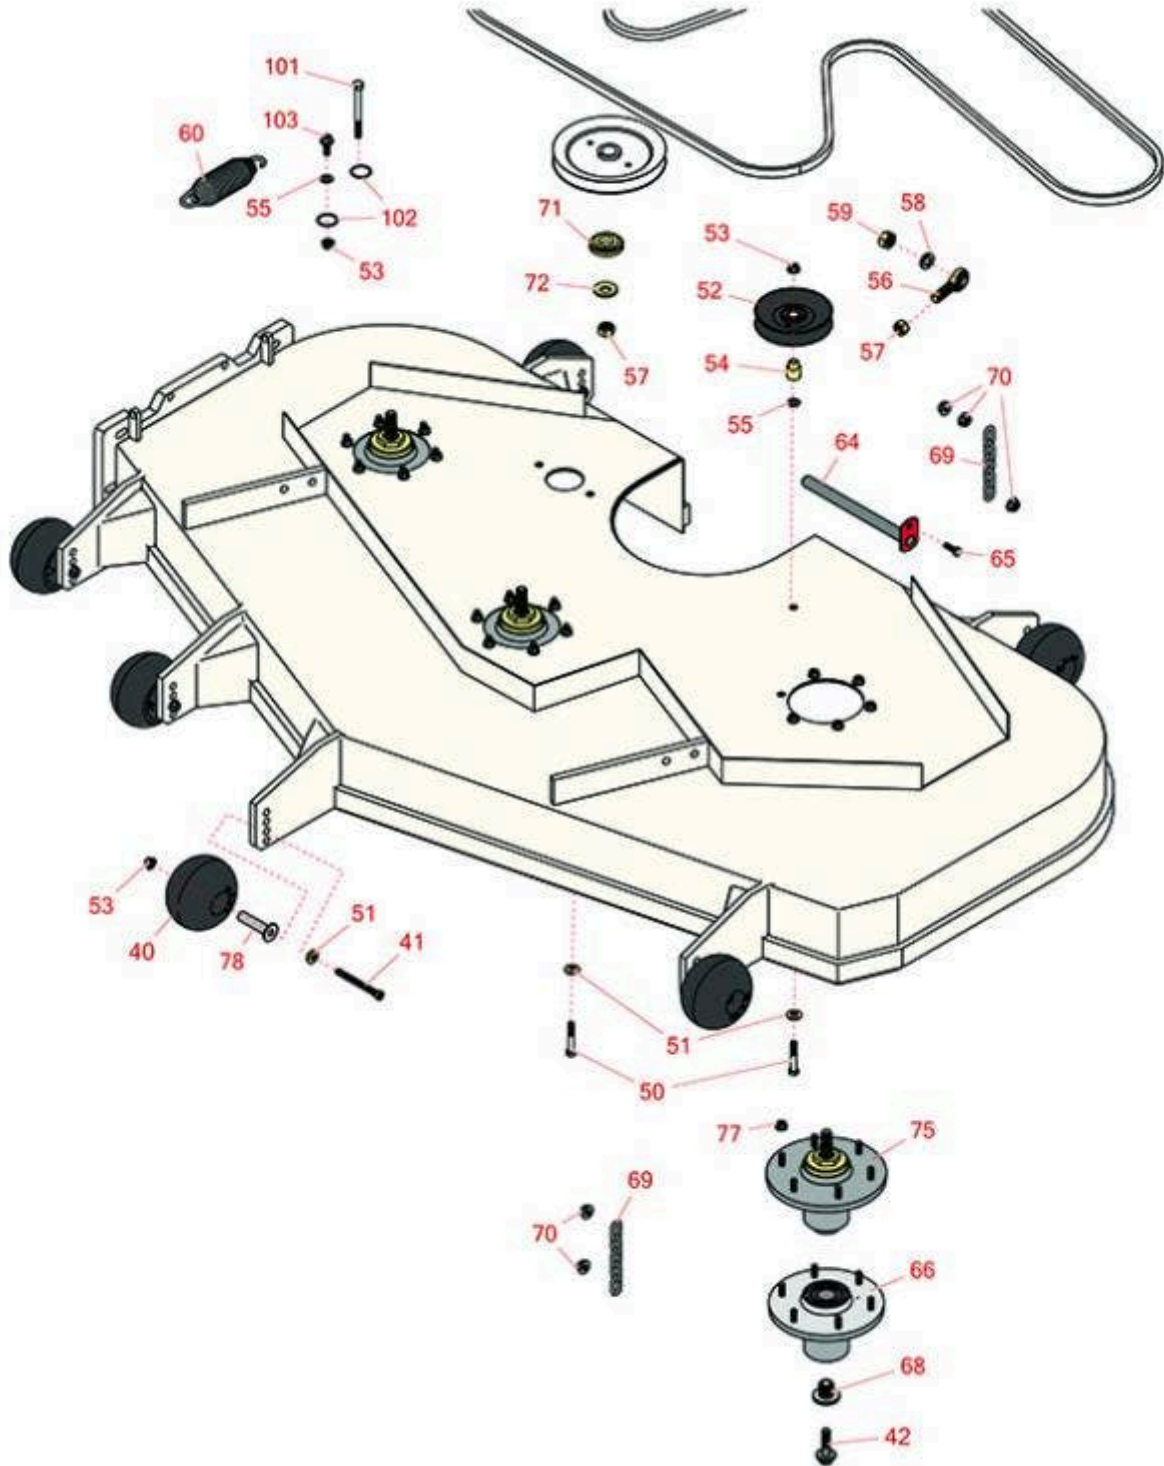

# Replaces Exmark Lazer Z DS-Series Parts

Zero-Turn Mower with 72in Deck - Model LZS902DKU725A1  
72in Deck

All original equipment manufacturers names and part numbers are used for identification purposes only, and we are in no way implying that our products are original equipment parts. Prices subject to change without notice.

# Replaces Exmark Lazer Z DS-Series Parts

Zero-Turn Mower with 72in Deck - Model LZS902DKU725A1  
72in Deck

Item No	R&R Part No.	OEM Part No.	Description	Qty Req	Order Quantity
<b>Other Parts Available</b>					
40	<b>R103-8415</b>	103-8415	Roller - Anti Scalp	6	
41	<b>R116-9362</b>	116-9362	Bolt - Hex HD 3/8-16 x 3 3/4 GR8 YZ	6	
42	<b>R109-9220</b>	109-9220	Bolt - Sems 1/2-20	3	
50	<b>R323-11</b>	323-11	Bolt - 3/8-16 x 2 1/4 GR5	2	
51	<b>R98-5975</b>	98-5975	Washer - Belleville	12	
52	<b>R1-603805</b>	1-603805	Pulley- Idler	1	
53	<b>R104-8301</b>	104-8301, 109-6658	Locknut - 3/8-16 Nylon Flanged	21	
54	<b>R1-633456</b>	1-633456	Bushing - Idler	3	
55	<b>R453011</b>	3256-23, 3256-24, 3256-3, 3256-4, 80-7730	Washer - Flat 3/8 SAE Y/Zinc	13	
56	<b>R1-633029</b>	1-633029	Ball Joint - 5/8-18 RH Thread	2	
57	<b>R3219-6</b>	3219-6	Nut - 5/8-18 Gr 8 Hex	3	
58	<b>RF104</b>	3253-8	Washer - Lock 5/8	2	
59	<b>R3217-11</b>	3217-11	Nut - Hex 5/8-11	2	
60	<b>R116-6317</b>	116-0133, 116-6317	Spring - Extension	1	
64	<b>R1-632199-01</b>	1-632199-01	Pin - Strut	2	
65	<b>R322-5</b>	322-5	Bolt - Hex HD 5/16-18 x 1	2	
66	<b>R103-9539</b>	103-9539	Spindle Housing Assy with Bearings	3	