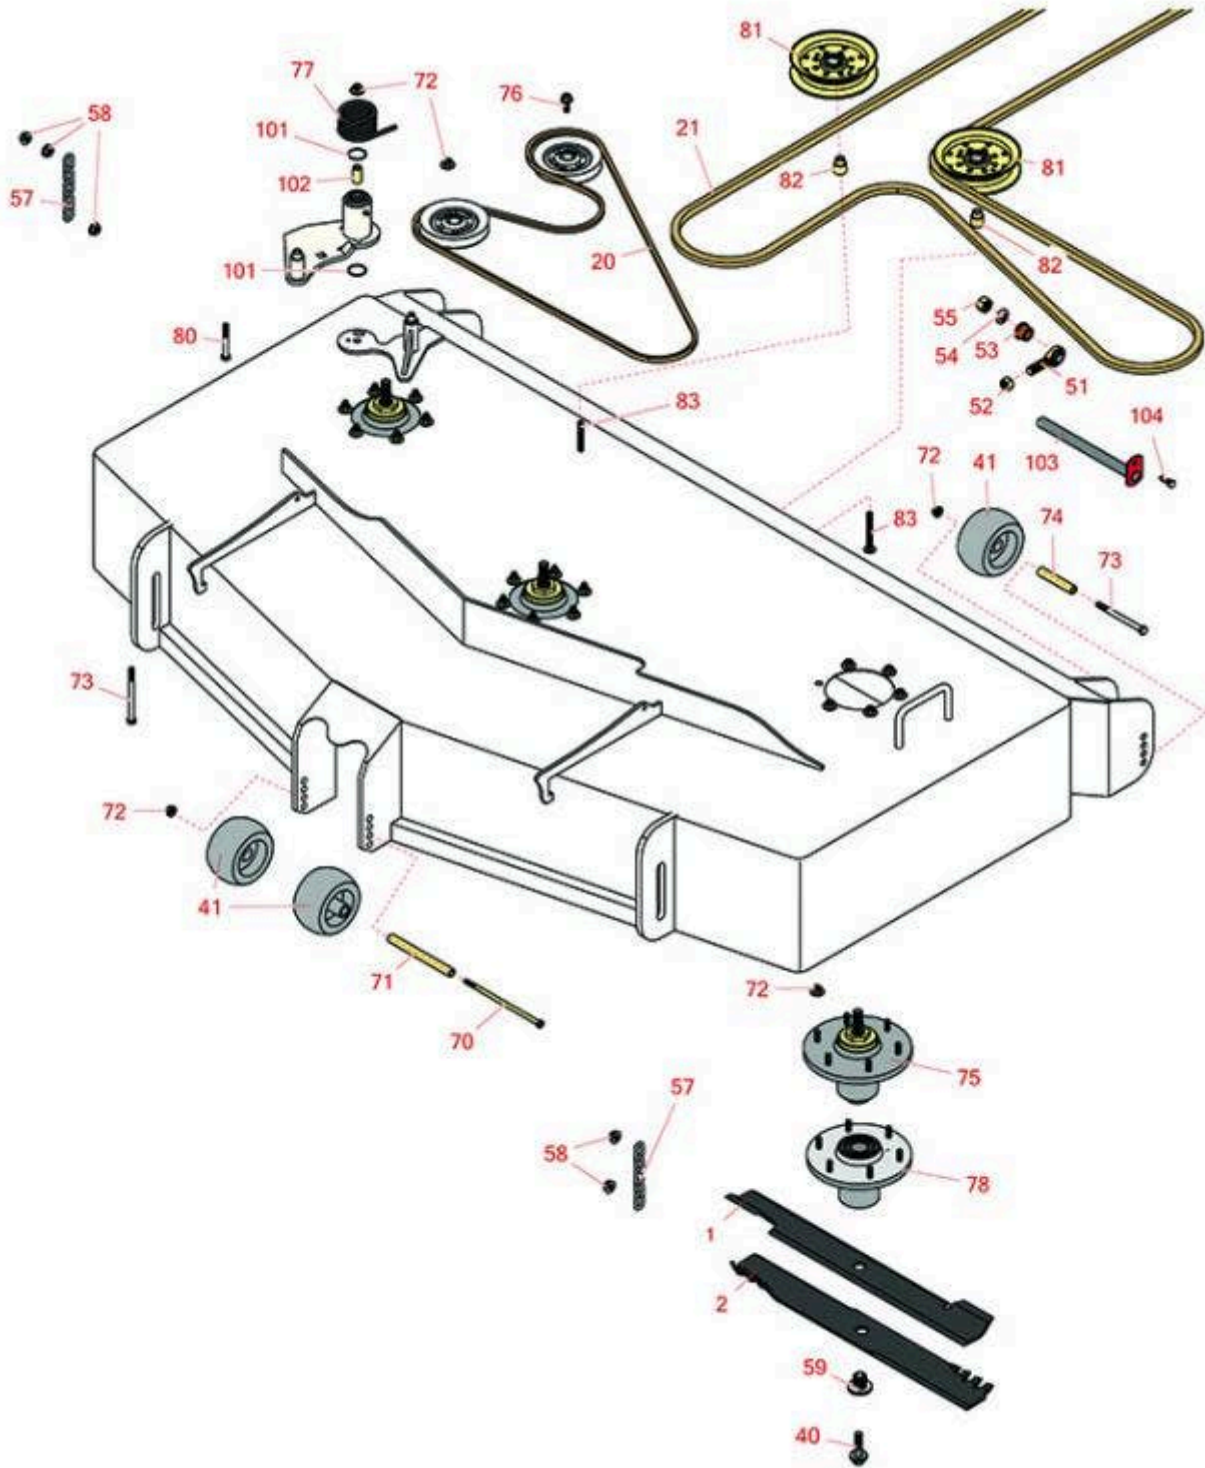

Replaces Exmark Lazer Z DS-Series Parts

Zero-Turn Mower with 72in Deck - Model LZS902DKU72R00
72in Deck

All original equipment manufacturers names and part numbers are used for identification purposes only, and we are in no way implying that our products are original equipment parts. Prices subject to change without notice.

Replaces Exmark Lazer Z DS-Series Parts

Zero-Turn Mower with 72in Deck - Model LZS902DKU72R00
72in Deck

Item No	R&R Part No.	OEM Part No.	Description	Qty Req	Order Quantity
Blades					
1	R103-6404	103-6404	Mower Blade - 24-3/8 Notched	3	
2	RRB4110-2401	116-5171, 116-5171-S	Mower Blade - Mulcher 24.5 x 3in x 15/16 Mt Hole	3	
Belts					
20	R116-8501	116-8501	Belt - V	1	
21	R116-9702	116-9702	Belt - 5V	1	
Other parts					
40	R109-9220	109-9220	Bolt - Sems 1/2-20	3	
41	R68-2730	1-603299	Wheel - Anti Scalp	4	
51	R1-633029	1-633029	Ball Joint - 5/8-18 RH Thread	2	
52	R3219-6	3219-6	Nut - 5/8-18 Gr 8 Hex	2	
53	R92-9252	92-9252	Bushing - 5/8 ID x 1 1/4 Flange	2	
54	RF104	3253-8	Washer - Lock 5/8	2	
55	R3217-11	3217-11	Nut - Hex 5/8-11	2	
57	R1-633447	1-633447	Chain - Deck Lift	4	
58	R32128-37	32128-37	Nut - 7-16-14 Hx Serr Fl	10	
59	R103-3037	103-3037	Splined Bushing	3	
70	R108-5388	108-5388	Bolt - Hx HD 3/8-16 x 7 1/2	1	
71	R98-5967	98-5967	Spacer-Wheel	1	
72	R104-8301	104-8301, 109-6658	Locknut - 3/8-16 Nylon Flanged	34	