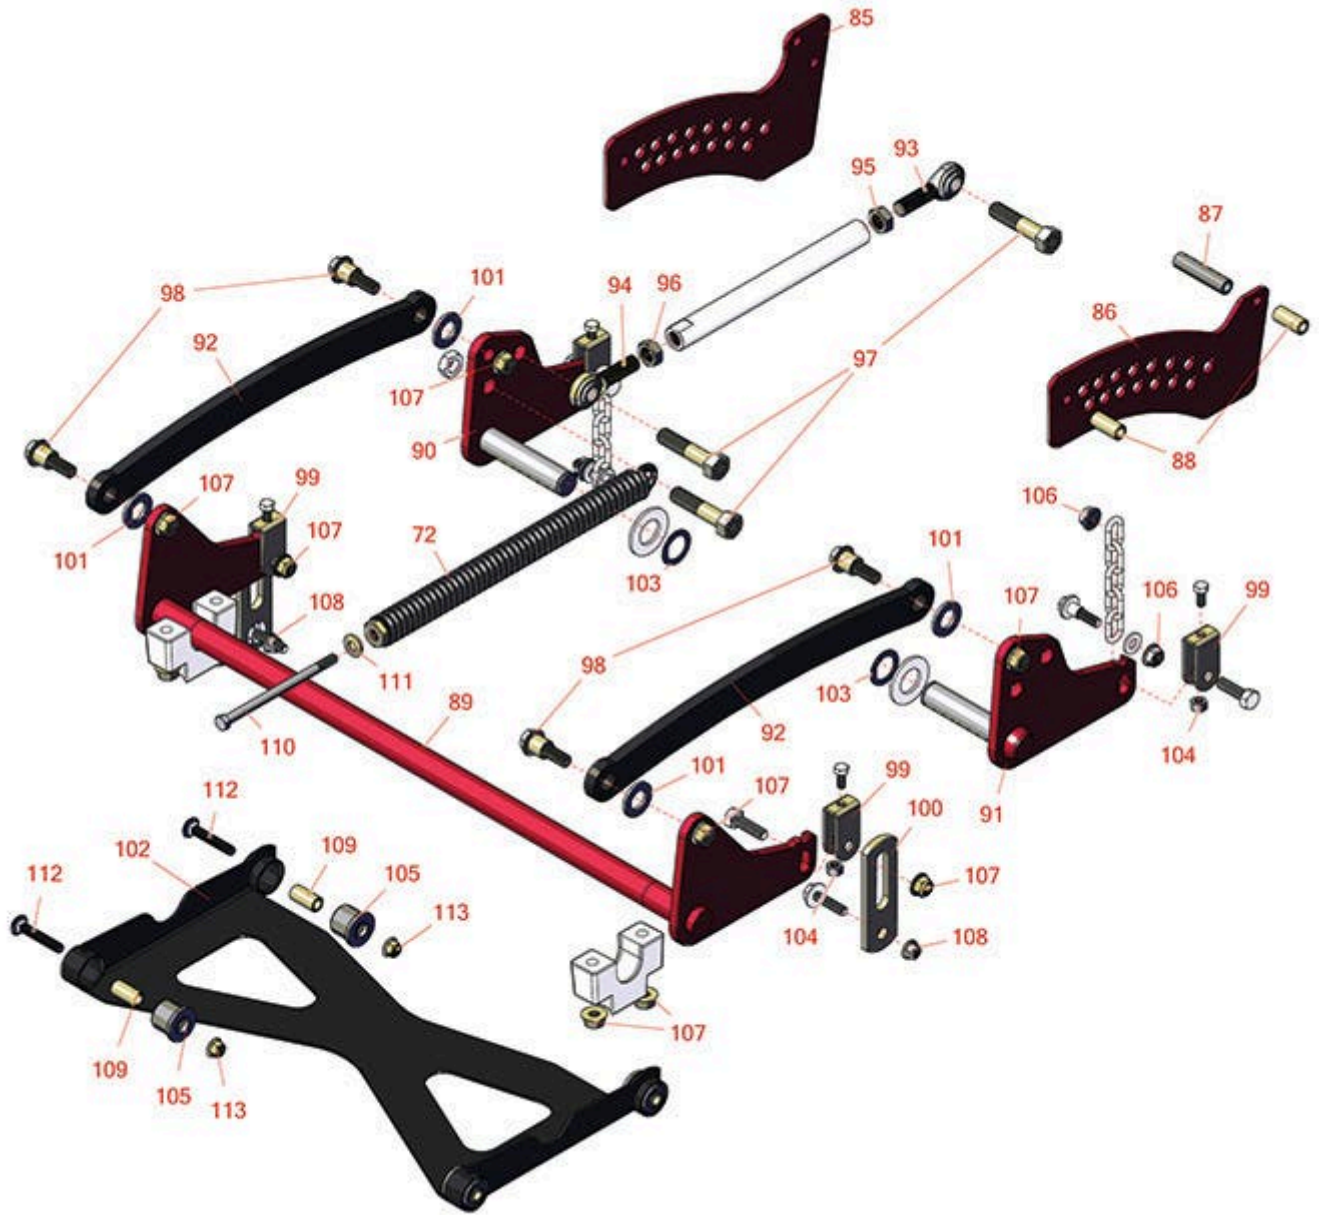

Replaces Toro GrandStand Mower Parts

Mower with 122cm Deck - Models 74504TE
Deck Lift

All original equipment manufacturers names and part numbers are used for identification purposes only, and we are in no way implying that our products are original equipment parts. Prices subject to change without notice.

Replaces Toro GrandStand Mower Parts

Mower with 122cm Deck - Models 74504TE

Deck Lift

Item No	R&R Part No.	OEM Part No.	Description	Qty Req	Order Quantity
---------	--------------	--------------	-------------	---------	----------------

Replaces Toro GrandStand Mower Parts

Mower with 122cm Deck - Models 74504TE

Deck Lift

Item No	R&R Part No.	OEM Part No.	Description	Qty Req	Order Quantity
101	R453022	01-166-0480, 01-166-1220, 21-3880, 217-21, 30-8550, 30-9110, 3256-28, 3256-44, 46-9030, Mar-71	Washer - 3/4 SAE	4	
102	R137-4129	137-4129	Deck Strut Assy	1	
103	R10-8110	10-8110	Washer - Pivot Pin	2	
104	RP457-2	01-191-0518, 22-12-AJK, 3218-2, 513299, P457-2	Nut - Jam 5/16-18 Zinc	4	
105	R137-4108	137-4108	Rubber Bushing	4	
106	R32128-37	32128-37	Nut - 7-16-14 Hx Serr Fl	4	
107	R32128-23	32128-23, 3218-23, 99-5107	Nut - Lock Hex Flanged 1/2-13	8	
108	R104-8301	104-8301, 104-9301, 109-6658, 133-7570	Locknut - 3/8-16 Nylon Flanged	7	
109	R108-6544	108-6544	Spacer	4	
110	R323-58	100-8528, 323-36, 323-58	Bolt - Hex HD	1	
111	R98-5975	98-5975	Washer - Belleville	1	
112	R3231-7	3231-33, 3231-7	Bolt - Carriage 3/8-16 x 2-1/4	4	

Replaces Toro GrandStand Mower Parts

Mower with 122cm Deck - Models 74504TE

Deck Lift

Item No	R&R Part No.	OEM Part No.	Description	Qty Req	Order Quantity
113	R32128-19	104-8301, 104-9301, 32128-19	Locknut - 3/8-16 Flanged Top Lock	4	