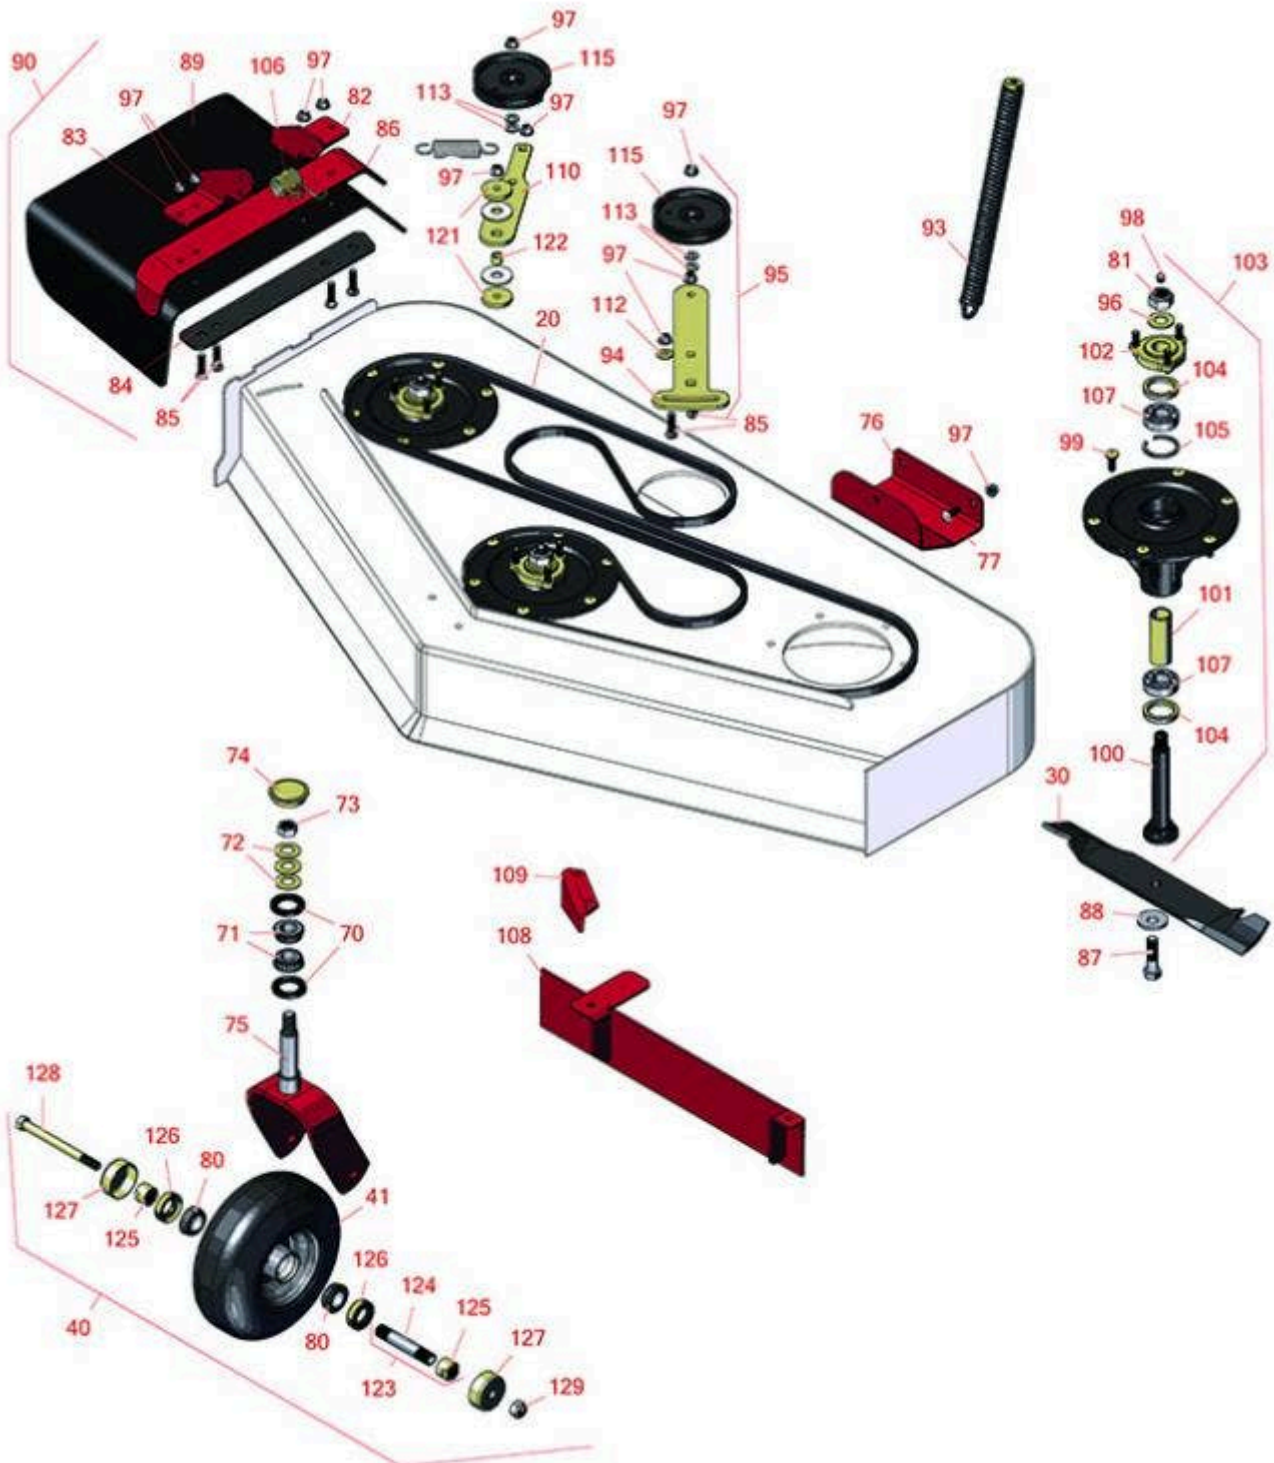

Replaces Toro GrandStand Mower Parts

Mower with 48in Deck - Model 79548

48in Deck Parts

All original equipment manufacturers names and part numbers are used for identification purposes only, and we are in no way implying that our products are original equipment parts. Prices subject to change without notice.

Replaces Toro GrandStand Mower Parts

Mower with 48in Deck - Model 79548

48in Deck Parts

Item No	R&R Part No.	OEM Part No.	Description	Qty Req	Order Quantity
Belts					
20	R114-0453	114-0453	Belt- V	1	
Rotary Blades					
30	R107-3192-03	107-3192-03	Mower Blade - 16.5 in High-Flow	3	
Tires					
40	R130-4558	112-3810, 112-8310, 130-4558	Wheel-Tire and Bearing Assy	2	
41	R130-4563	110-9965, 130-4563	Wheel and Tire Assy	2	
Other Parts Available					
70	R116-5647	116-5647	Seal - Grease	4	
71	R254-94	1-543509, 254-94, 32-8090, 32-8240, 32-9640, 40440, 62-3330	Tapered Bearing Cone	4	
72	R1-633508	1-633508	Washer - Spring Disc	6	
73	R3296-51	3296-51, 3296-81	Nut - Nylon Lock 3/4-10 Gr 8	2	
74	R103-4882	103-4882	Grease Cap - Castor	2	
Ser# 314000001-314999999					
75	R121-7988-01	121-7988-01	Fork - Caster	2	
Ser# 312000001-313999999					
75	R103-8618-01	103-8618-01	Fork - Caster	2	