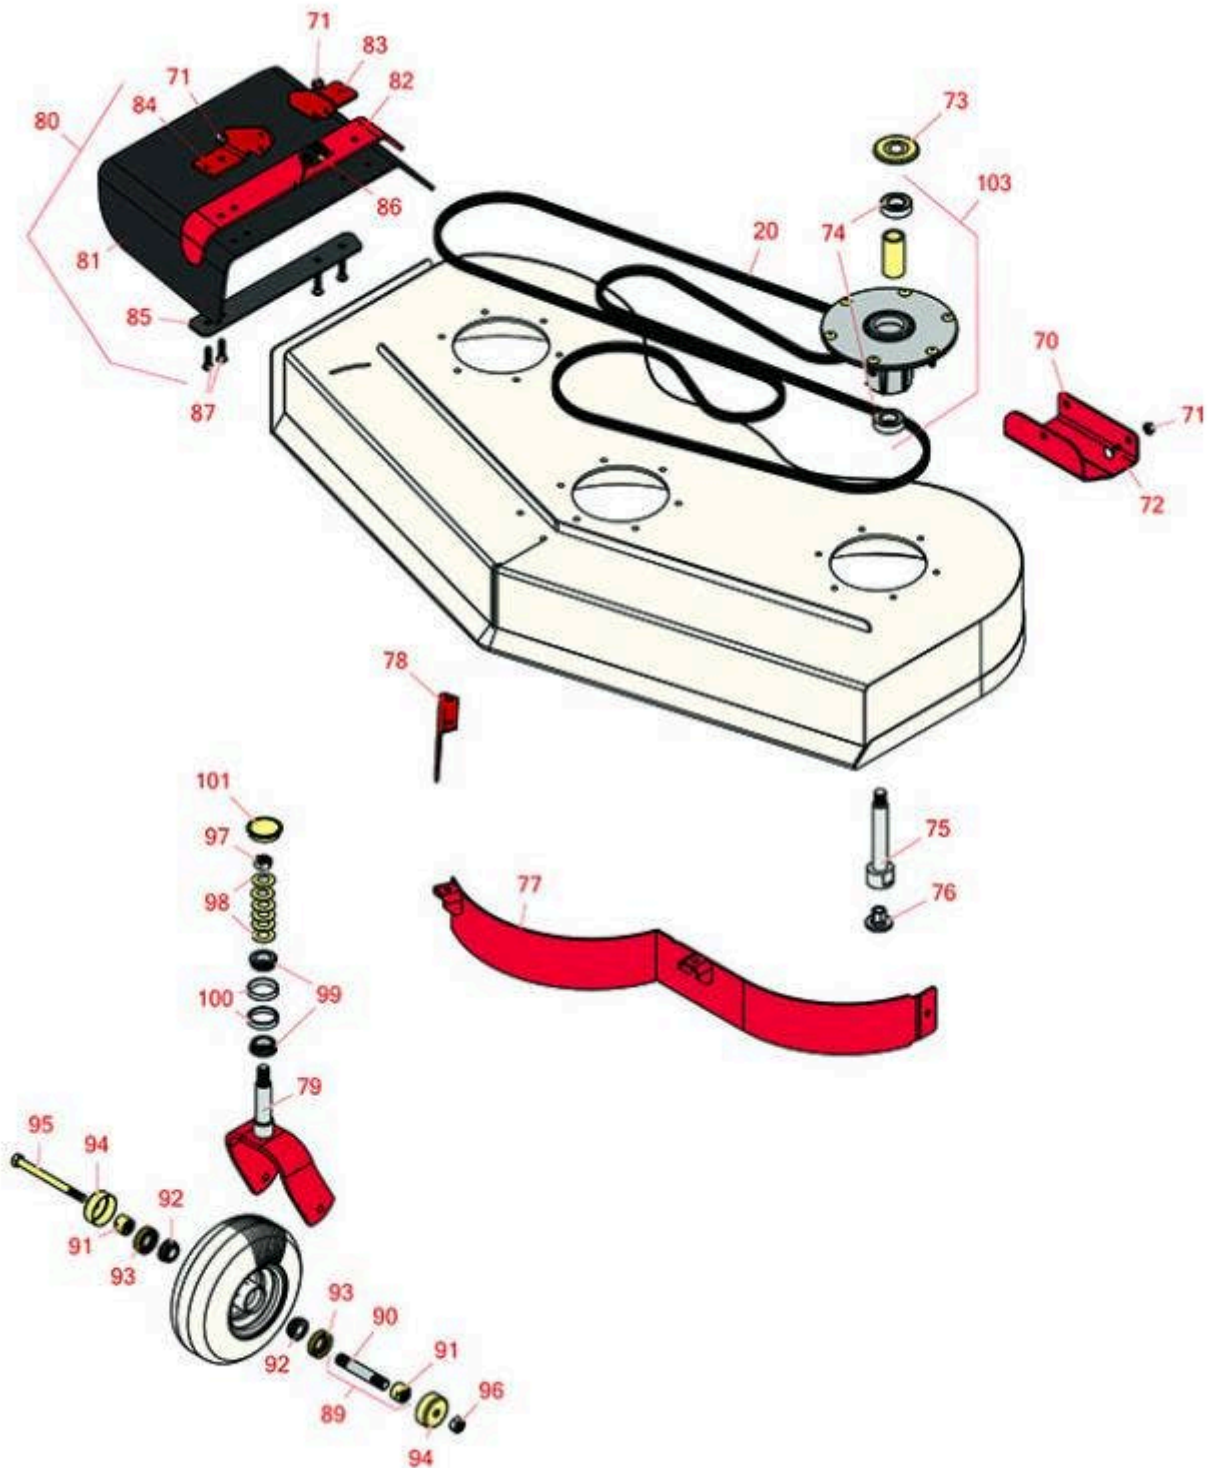

Replaces Toro GrandStand Mower Parts

Mower with 52in Deck - Models 71505

52in Deck Parts

All original equipment manufacturers names and part numbers are used for identification purposes only, and we are in no way implying that our products are original equipment parts. Prices subject to change without notice.

Replaces Toro GrandStand Mower Parts

Mower with 52in Deck - Models 71505

52in Deck Parts

Item No	R&R Part No.	OEM Part No.	Description	Qty Req	Order Quantity
Belts					
20	R131-1122	131-1122	Belt - V	1	
Other Parts Available					
70	R114-1908-01	114-1908-01	Skid	1	
71	R104-8301	104-8301, 104-9301, 109-6658, 133-7570	Locknut - 3/8-16 Nylon Flanged	4	
72	R3231-2	01-157-0170, 01-173-0608, 3231-2, 3231-22, 3231-28, 900063P	Bolt - Carriage 3/8-16 x 1	8	
73	R103-1330	103-1330	Guard - Bearing - Top	3	
74	R116-0720	116-0720	Bearing - Ball - Special Triple Seal	6	
75	R138-6045	138-6045	Shaft - Spindle	3	
76	R137-9787	137-9787	Bushing - Hex	3	
77	R114-1979-01	114-1979-01	Baffle - 52 Inch	1	
78	R130-6594-01	130-6594-01	Baffle - Discharge	1	
79	R121-7988-01	121-7988-01	Fork - Caster	2	
80	R120-2451	120-2451, 121-5960	Deflector Assy	1	
81	R151416	108-5029, 110-0759, 151416	Deflector - Long	1	
82	R106-3246-01	106-3246-01	Deflector	1	
83	R108-4059-01	108-4059-01	Plate-Hinge, Rear	1	