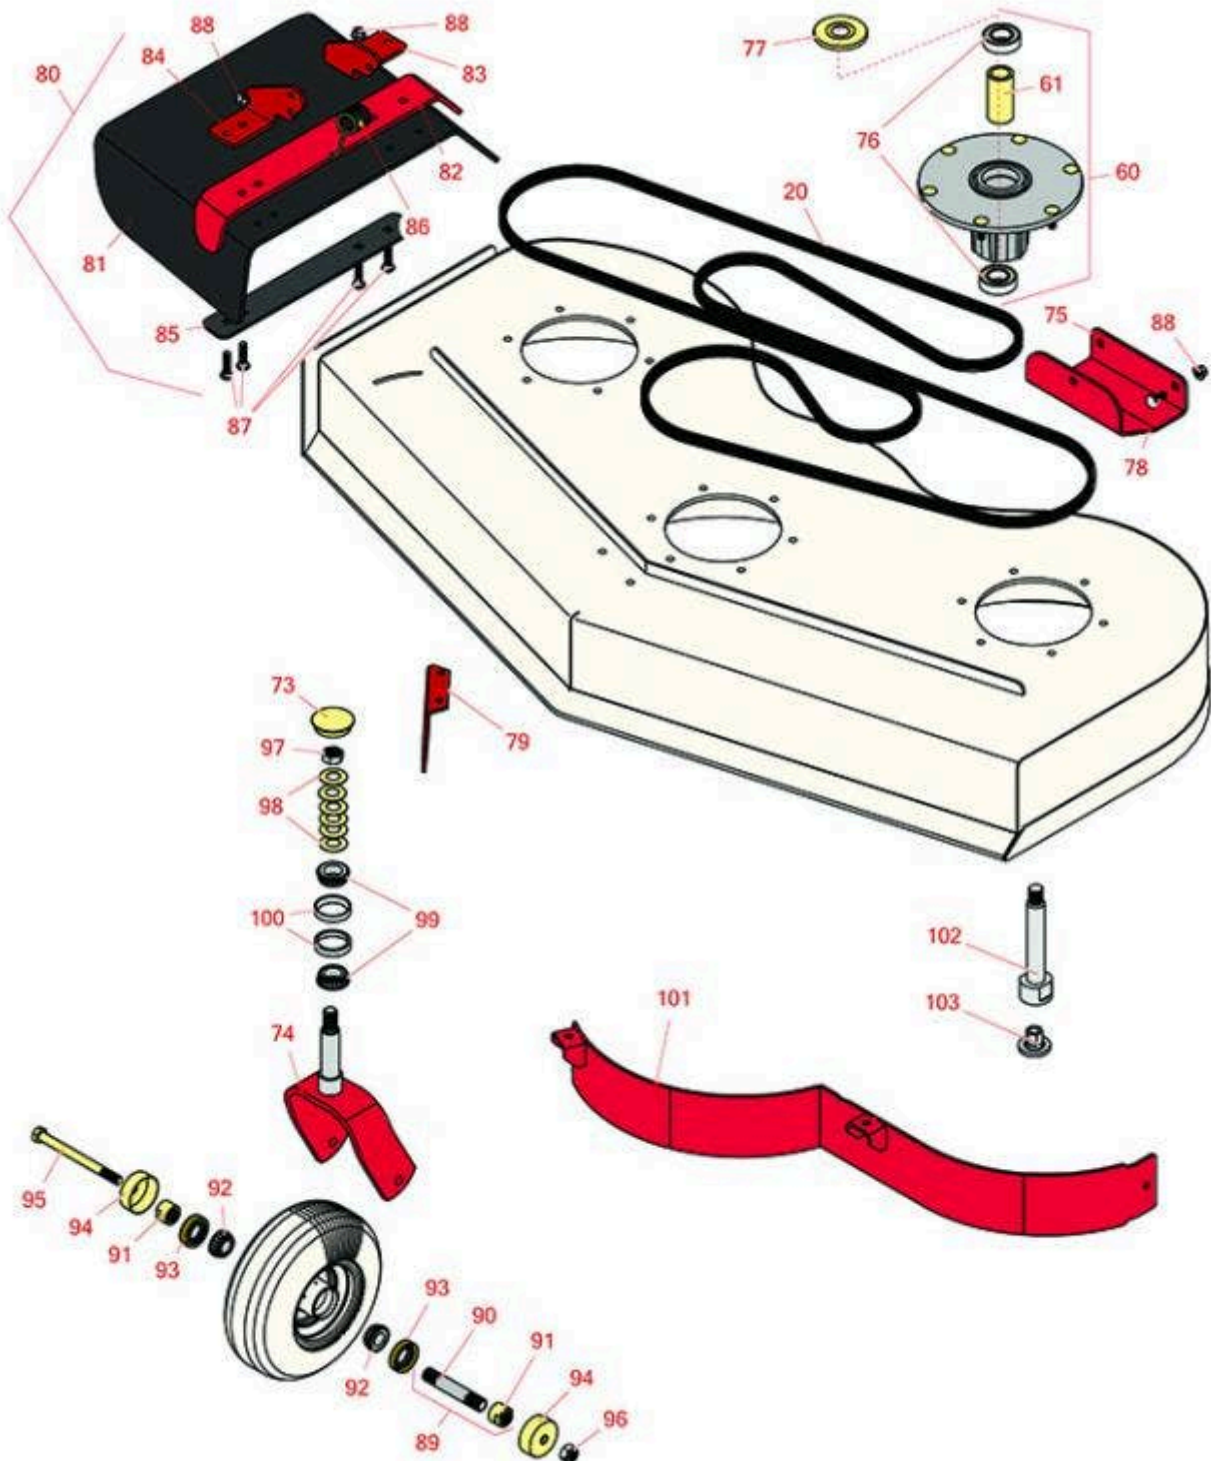

Replaces Toro GrandStand Mower Parts

Mower with 52in Deck - Models 72505

52in Deck Parts

All original equipment manufacturers names and part numbers are used for identification purposes only, and we are in no way implying that our products are original equipment parts. Prices subject to change without notice.

Replaces Toro GrandStand Mower Parts

Mower with 52in Deck - Models 72505

52in Deck Parts

Item No	R&R Part No.	OEM Part No.	Description	Qty Req	Order Quantity
Belts					
20	R131-1122	131-1122	Belt - V	1	
Other Parts Available					
60	R137-9780	137-9780	Spindle Assy	3	
61	R138-6042	138-6042	Spacer-Bearing	3	
73	R103-4882	103-4882	Grease Cap - Castor	2	
74	R121-7988-01	121-7988-01	Fork - Caster	2	
75	R114-1908-01	114-1908-01	Skid	1	
76	R116-0720	116-0720	Bearing - Ball - Special Triple Seal	6	
77	R103-1330	103-1330	Guard - Bearing - Top	3	
78	R3231-2	01-157-0170, 01-173-0608, 3231-2, 3231-22, 3231-28, 900063P	Bolt - Carriage 3/8-16 x 1	8	
79	R130-6594-01	130-6594-01	Baffle - Discharge	1	
80	R120-2451	120-2451, 121-5960	Deflector Assy	1	
81	R151416	108-5029, 110-0759, 151416	Deflector - Long	1	
82	R106-3246-01	106-3246-01	Deflector	1	
83	R108-4059-01	108-4059-01	Plate-Hinge, Rear	1	
84	R106-3253-01	106-3253-01	Plate-Hinge, Front	1	
85	R106-3248-03	106-3248-03	Strap - Discharge	1	