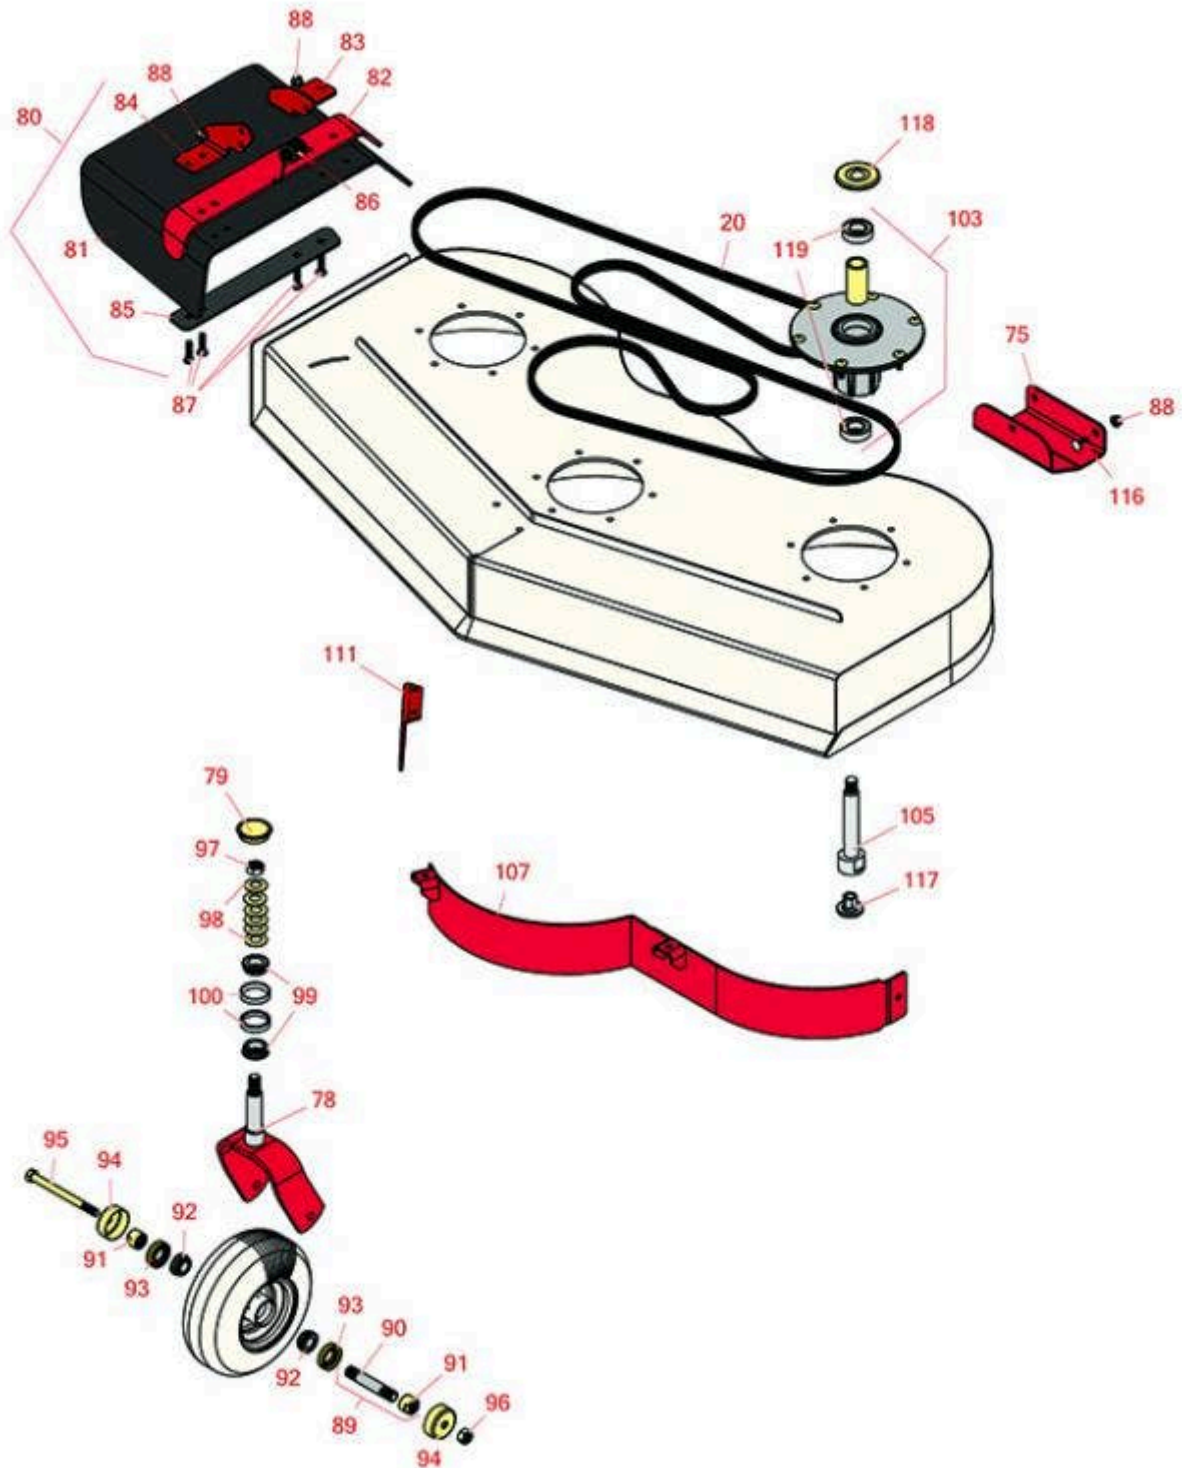

# Replaces Toro GrandStand Mower Parts

Mower with 52in Deck - Models 72519

52in Deck Parts

All original equipment manufacturers names and part numbers are used for identification purposes only, and we are in no way implying that our products are original equipment parts. Prices subject to change without notice.

# Replaces Toro GrandStand Mower Parts

Mower with 52in Deck - Models 72519

52in Deck Parts

Item No	R&R Part No.	OEM Part No.	Description	Qty Req	Order Quantity
<b>Belts</b>					
20	<b>R131-1122</b>	131-1122	Belt - V	1	
<b>Other Parts Available</b>					
75	<b>R114-1908-01</b>	114-1908-01	Skid	1	
78	<b>R121-7988-01</b>	121-7988-01	Fork - Caster	2	
79	<b>R103-4882</b>	103-4882	Grease Cap - Castor	2	
80	<b>R120-2451</b>	120-2451, 121-5960	Deflector Assy	1	
81	<b>R151416</b>	108-5029, 110-0759, 151416	Deflector - Long	1	
82	<b>R106-3246-01</b>	106-3246-01	Deflector	1	
83	<b>R108-4059-01</b>	108-4059-01	Plate-Hinge, Rear	1	
84	<b>R106-3253-01</b>	106-3253-01	Plate-Hinge, Front	1	
85	<b>R106-3248-03</b>	106-3248-03	Strap - Discharge	1	
86	<b>R108-4052</b>	108-4052	Spring - Torsion	1	
87	<b>R3231-4</b>	01-157-0440, 01-173-0612, 3231-4	Bolt - Carriage 3/8-16 x 1-1/2	4	
88	<b>R104-8301</b>	104-8301, 104-9301, 109-6658, 133-7570	Locknut - 3/8-16 Nylon Flanged	4	
89	<b>R126-5359</b>	126-5359	Caster Axle Assy w/Bushing	2	
90	<b>R103-3157</b>	103-3157	Axle - Caster Wheel	2	
91	<b>R103-3051</b>	103-3051	Spacer - Nut - Hardened	4	