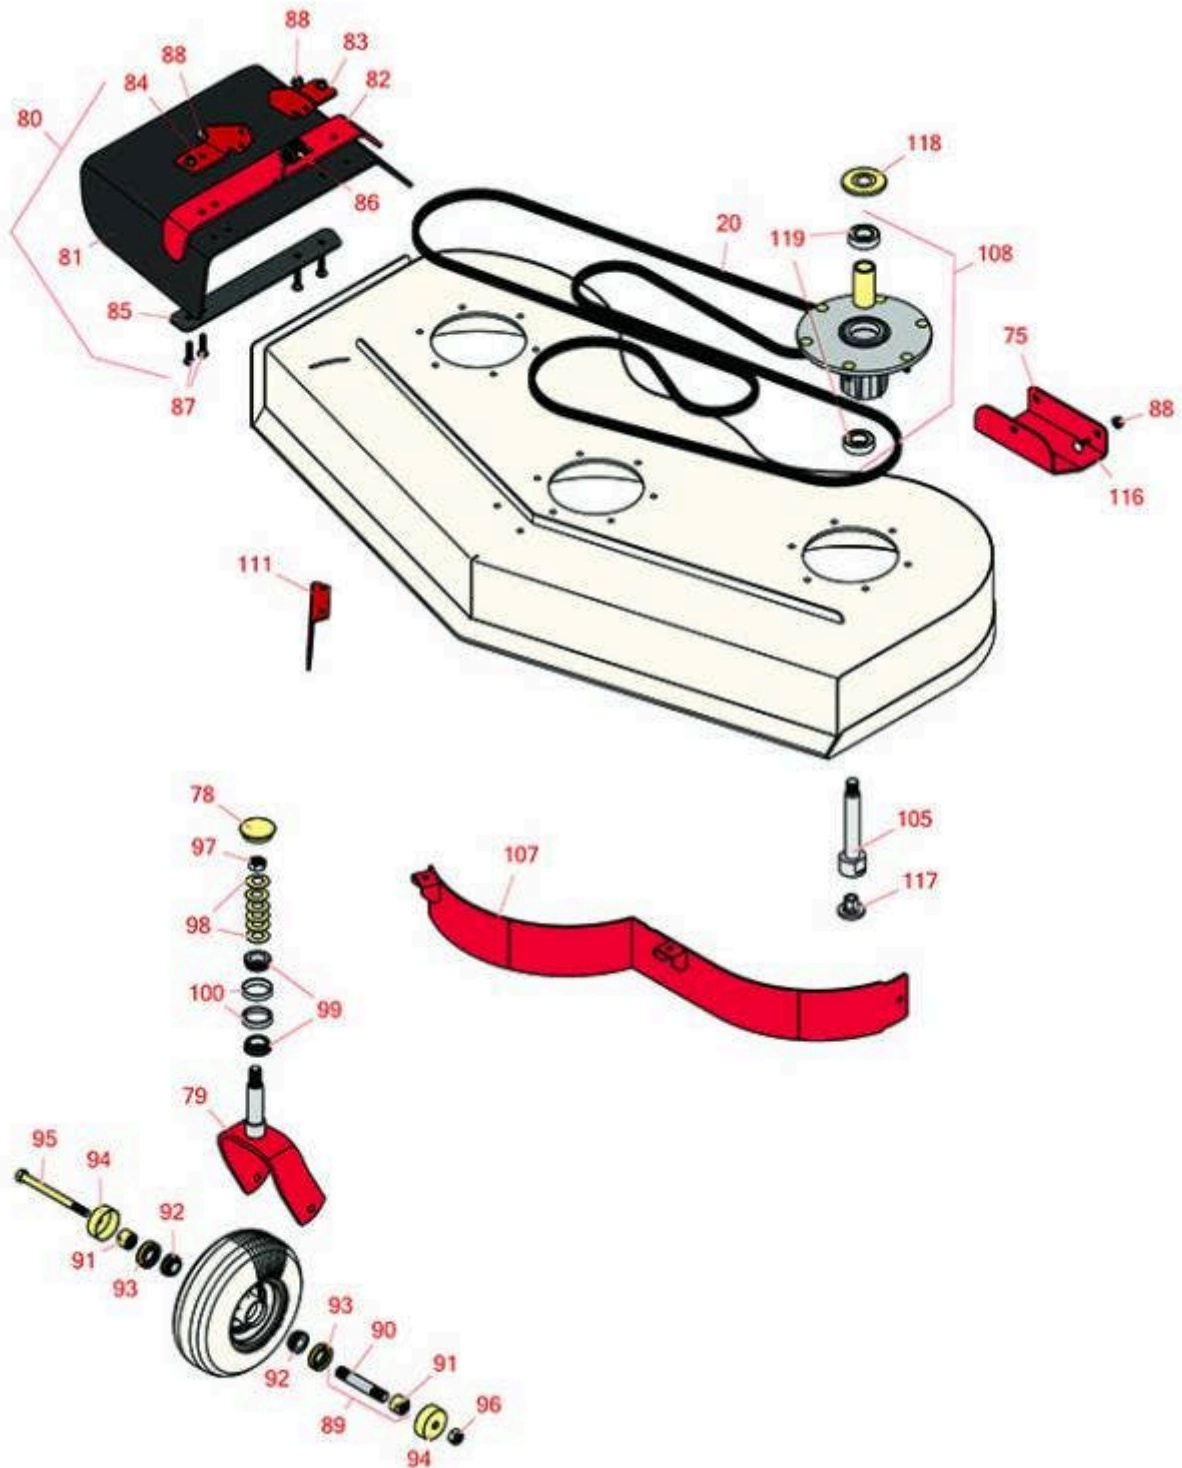

# Replaces Toro GrandStand Mower Parts

Mower with 52in Deck - Models 72529

52in Deck Parts

All original equipment manufacturers names and part numbers are used for identification purposes only, and we are in no way implying that our products are original equipment parts. Prices subject to change without notice.

# Replaces Toro GrandStand Mower Parts

Mower with 52in Deck - Models 72529

52in Deck Parts

Item No	R&R Part No.	OEM Part No.	Description	Qty Req	Order Quantity
<b>Belts</b>					
20	<b>R131-1122</b>	131-1122	Belt - V	1	
<b>Other Parts Available</b>					
75	<b>R114-1908-01</b>	114-1908-01	Skid	1	
78	<b>R103-4882</b>	103-4882	Grease Cap - Castor	2	
79	<b>R121-7988-01</b>	121-7988-01	Fork - Caster	2	
80	<b>R120-2451</b>	120-2451, 121-5960	Deflector Assy	1	
81	<b>R151416</b>	108-5029, 110-0759, 151416	Deflector - Long	1	
82	<b>R106-3246-01</b>	106-3246-01	Deflector	1	
83	<b>R108-4059-01</b>	108-4059-01	Plate-Hinge, Rear	1	
84	<b>R106-3253-01</b>	106-3253-01	Plate-Hinge, Front	1	
85	<b>R106-3248-03</b>	106-3248-03	Strap - Discharge	1	
86	<b>R108-4052</b>	108-4052	Spring - Torsion	1	
87	<b>R3231-4</b>	01-157-0440, 01-173-0612, 3231-4	Bolt - Carriage 3/8-16 x 1-1/2	4	
88	<b>R104-8301</b>	104-8301, 104-9301, 109-6658, 133-7570	Locknut - 3/8-16 Nylon Flanged	4	
89	<b>R126-5359</b>	126-5359	Caster Axle Assy w/Bushing	2	
90	<b>R103-3157</b>	103-3157	Axle - Caster Wheel	2	
91	<b>R103-3051</b>	103-3051	Spacer - Nut - Hardened	4	