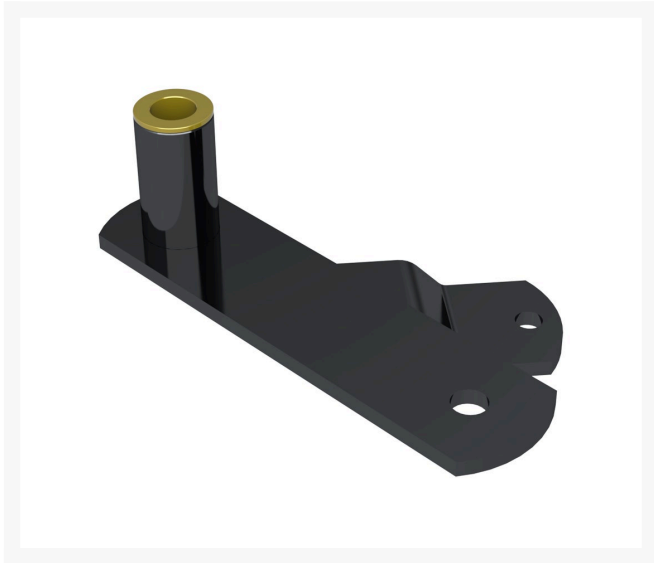

Idler Lever Assy

R86-4770

Replaces
Toro 86-4770

Specifications
Manufacturer R&R Products

Fits Models
Toro Commercial Walk Behind