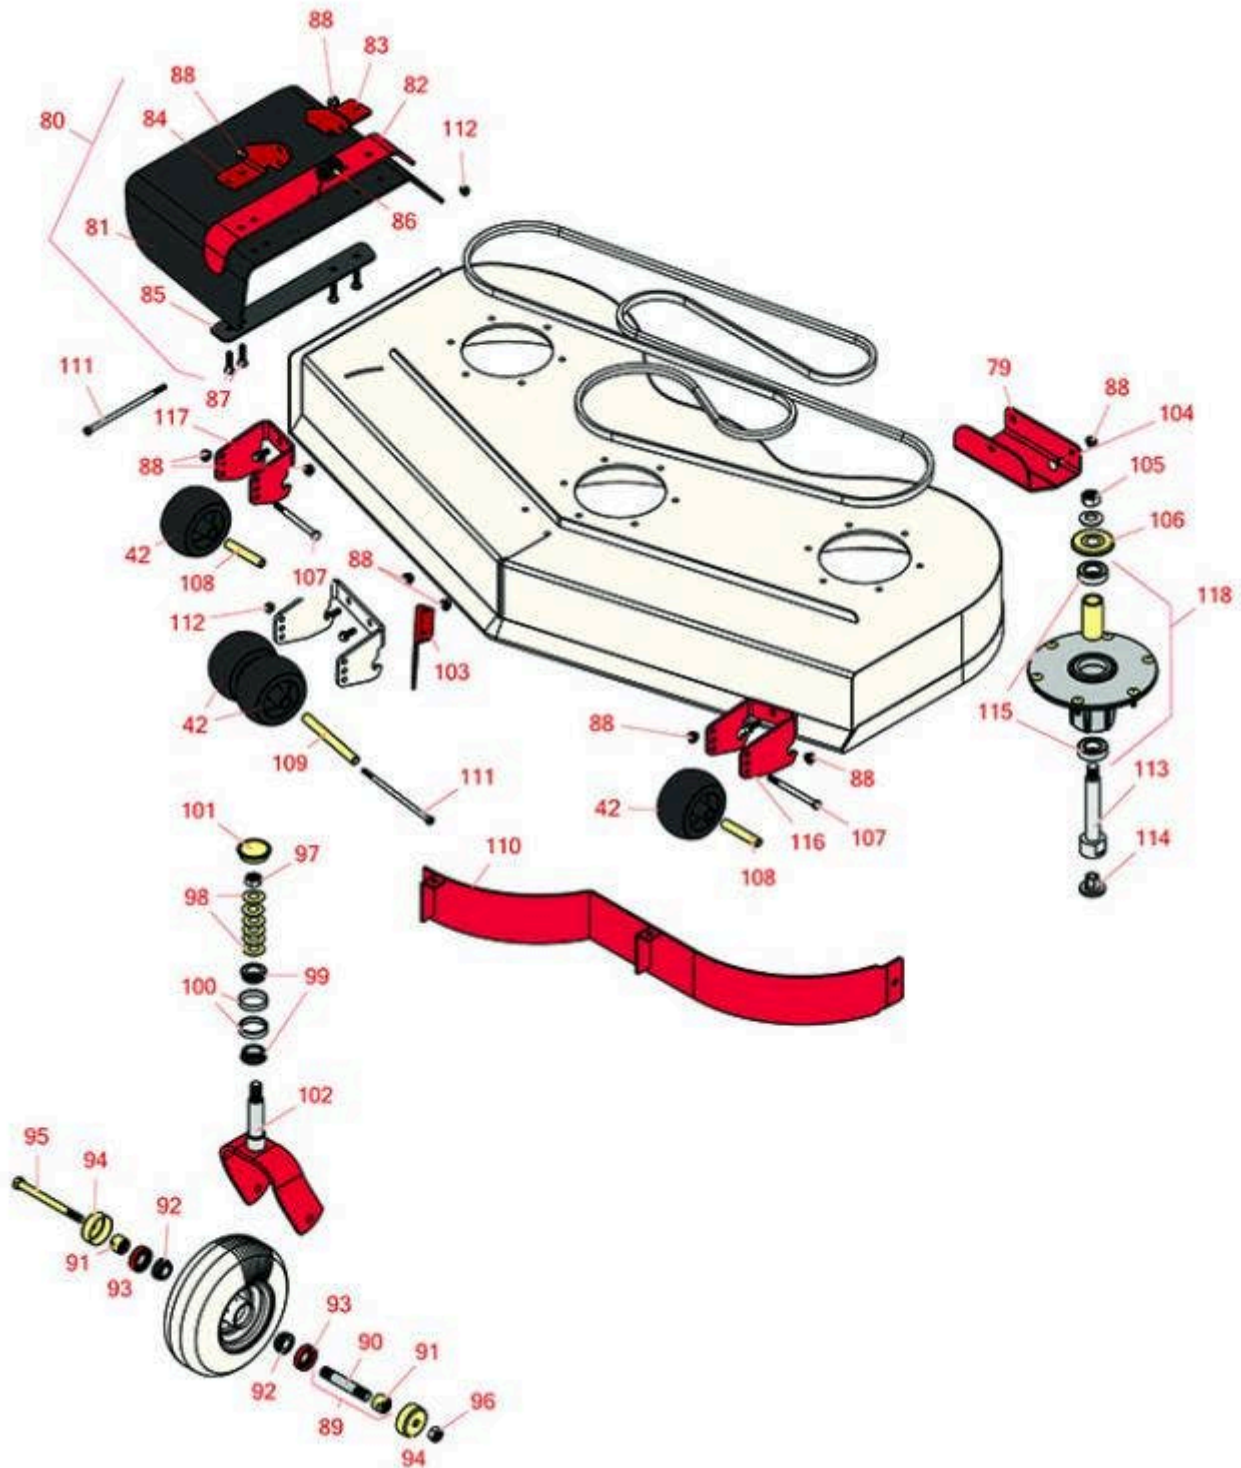

Replaces Toro GrandStand Mower Parts

Mower with 60in Deck - Model 72513

60in Deck Parts

All original equipment manufacturers names and part numbers are used for identification purposes only, and we are in no way implying that our products are original equipment parts. Prices subject to change without notice.

Replaces Toro GrandStand Mower Parts

Mower with 60in Deck - Model 72513

60in Deck Parts

Item No	R&R Part No.	OEM Part No.	Description	Qty Req	Order Quantity
Tires					
42	R68-2730	1-603299, 68-2730	Wheel - Anti Scalp	4	
Other Parts Available					
79	R114-1908-01	114-1908-01	Skid	1	
80	R120-2451	120-2451, 121-5960	Deflector Assy	1	
81	R151416	108-5029, 110-0759, 151416	Deflector - Long	1	
82	R106-3246-01	106-3246-01	Deflector	1	
83	R108-4059-01	108-4059-01	Plate-Hinge, Rear	1	
84	R106-3253-01	106-3253-01	Plate-Hinge, Front	1	
85	R106-3248-03	106-3248-03	Strap - Discharge	1	
86	R108-4052	108-4052	Spring - Torsion	1	
87	R3231-4	01-157-0440, 01-173-0612, 3231-4	Bolt - Carriage 3/8-16 x 1-1/2	4	
88	R104-8301	104-8301, 104-9301, 109-6658, 133-7570	Locknut - 3/8-16 Nylon Flanged	47	
89	R126-5359	126-5359	Caster Axle Assy w/Bushing	2	
90	R103-3157	103-3157	Axle - Caster Wheel	2	
91	R103-3051	103-3051	Spacer - Nut - Hardened	4	

Replaces Toro GrandStand Mower Parts

Mower with 60in Deck - Model 72513

60in Deck Parts

Item No	R&R Part No.	OEM Part No.	Description	Qty Req	Order Quantity
92	R254-78	01-102-0060, 01-102-0130, 1-633585, 254-78, 32-7790, 32-9580, 93-4813	Tapered Bearing Cone	4	
93	R103-0063	103-0063	Seal - Grease	4	
94	R103-2768	103-2768	Guard - Seal	4	
95	R325-20	01-150-1250, 01-178-0848, 325-20	Bolt - Hx HD 1/2-13 x 6	2	
96	R3296-25	30-3380, 32127-21, 32127-31, 3290-160, 3290-33, 3296-13, 3296-25, 3296-45, 329645	Locknut - 1/2-13 Heavy ESNA	2	
97	R3296-51	3296-51, 3296-81	Nut - Nylon Lock 3/4-10 Gr 8	2	
98	R1-633508	1-633508	Washer - Spring Disc	12	
99	R254-94	1-543509, 254-94, 32-8090, 32-8240, 32-9640, 40440, 62-3330	Tapered Bearing Cone	4	