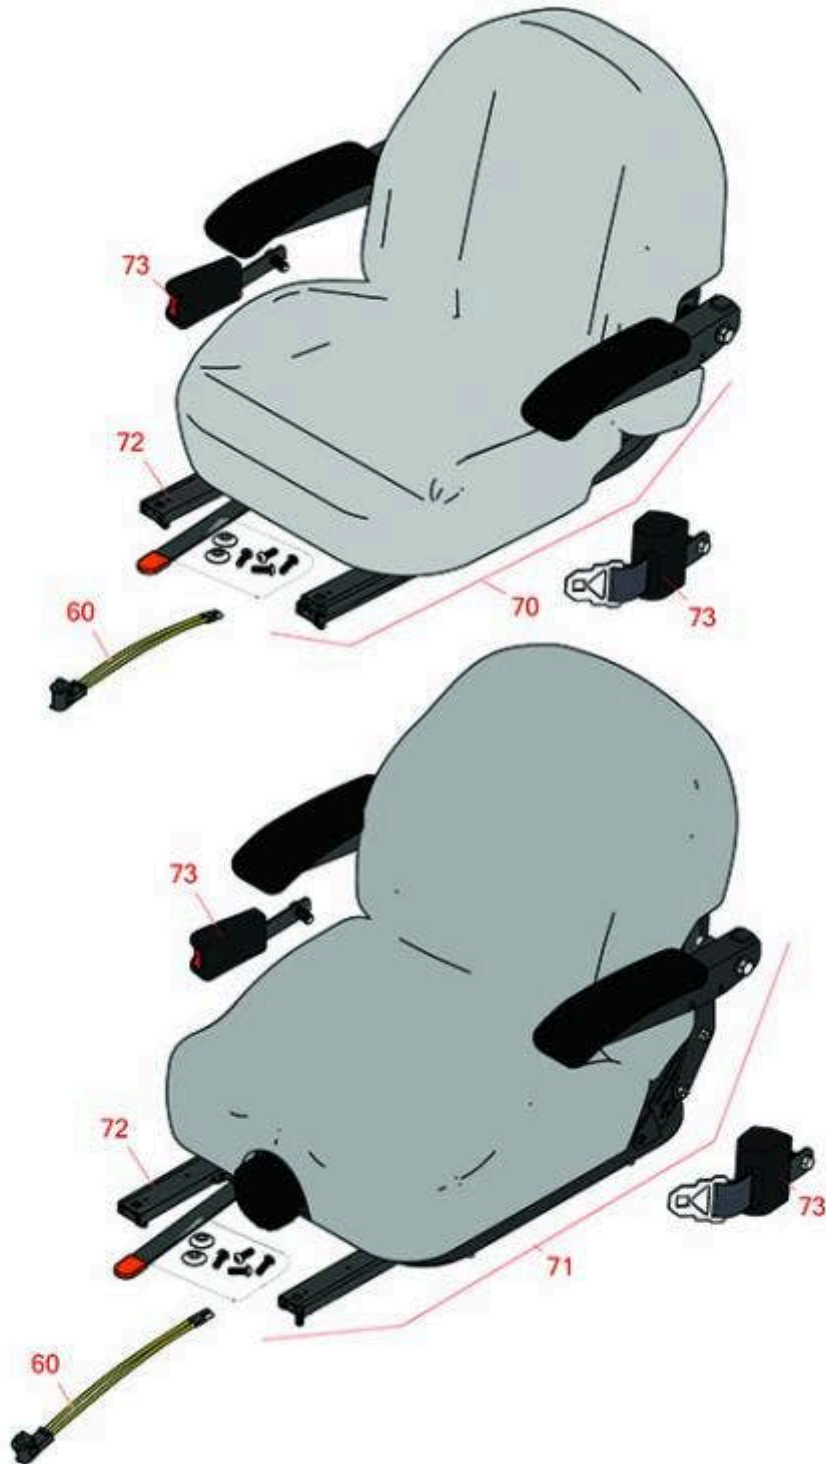

# Replaces Exmark Lazer Z DS-Series Parts

Zero-Turn Mower with 60in Deck - Model LZS902DKU605A1  
Seat

All original equipment manufacturers names and part numbers are used for identification purposes only, and we are in no way implying that our products are original equipment parts. Prices subject to change without notice.

# Replaces Exmark Lazer Z DS-Series Parts

Zero-Turn Mower with 60in Deck - Model LZS902DKU605A1  
Seat

Item No	R&R Part No.	OEM Part No.	Description	Qty Req	Order Quantity
60	<b>R150229</b>	82-2190	Switch - Operator Presence	1	
70	<b>R750205</b>	126-1366, 126-5801, 126-8290	Seat - Light Grey Deluxe w/Arms & Track Set	1	
71	<b>R750210</b>	116-8912	Seat - Light Grey Deluxe w/Arms w/Suspension	1	
<i>Tech Note: INCL SUSPENSION &amp; TRACK SET:</i>					
72	<b>R109-9801</b>	109-9801	Seat Track Set	1	
73	<b>R109-9805</b>	109-9805	Seat Belt Kit	1	