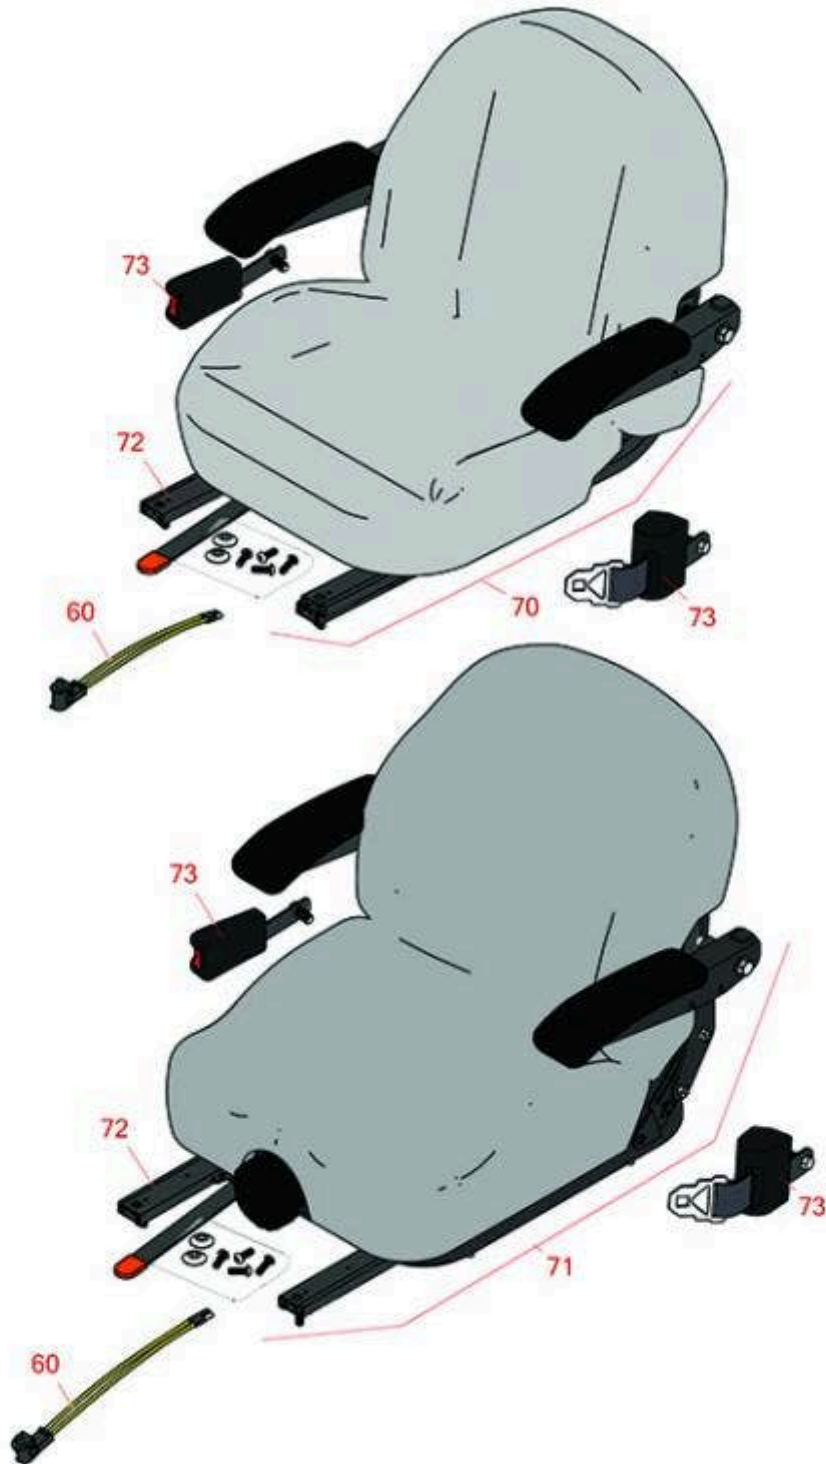

Replaces Exmark Lazer Z DS-Series Parts

Zero-Turn Mower with 72in Deck - Model LZS902DKU725A1
Seat

All original equipment manufacturers names and part numbers are used for identification purposes only, and we are in no way implying that our products are original equipment parts. Prices subject to change without notice.

Replaces Exmark Lazer Z DS-Series Parts

Zero-Turn Mower with 72in Deck - Model LZS902DKU725A1
Seat

Item No	R&R Part No.	OEM Part No.	Description	Qty Req	Order Quantity
60	R150229	82-2190	Switch - Operator Presence	1	
70	R750205	126-1366, 126-5801, 126-8290	Seat - Light Grey Deluxe w/Arms & Track Set	1	
71	R750210	116-8912	Seat - Light Grey Deluxe w/Arms w/Suspension	1	
<i>Tech Note: INCL SUSPENSION & TRACK SET:</i>					
72	R109-9801	109-9801	Seat Track Set	1	
73	R109-9805	109-9805	Seat Belt Kit	1	